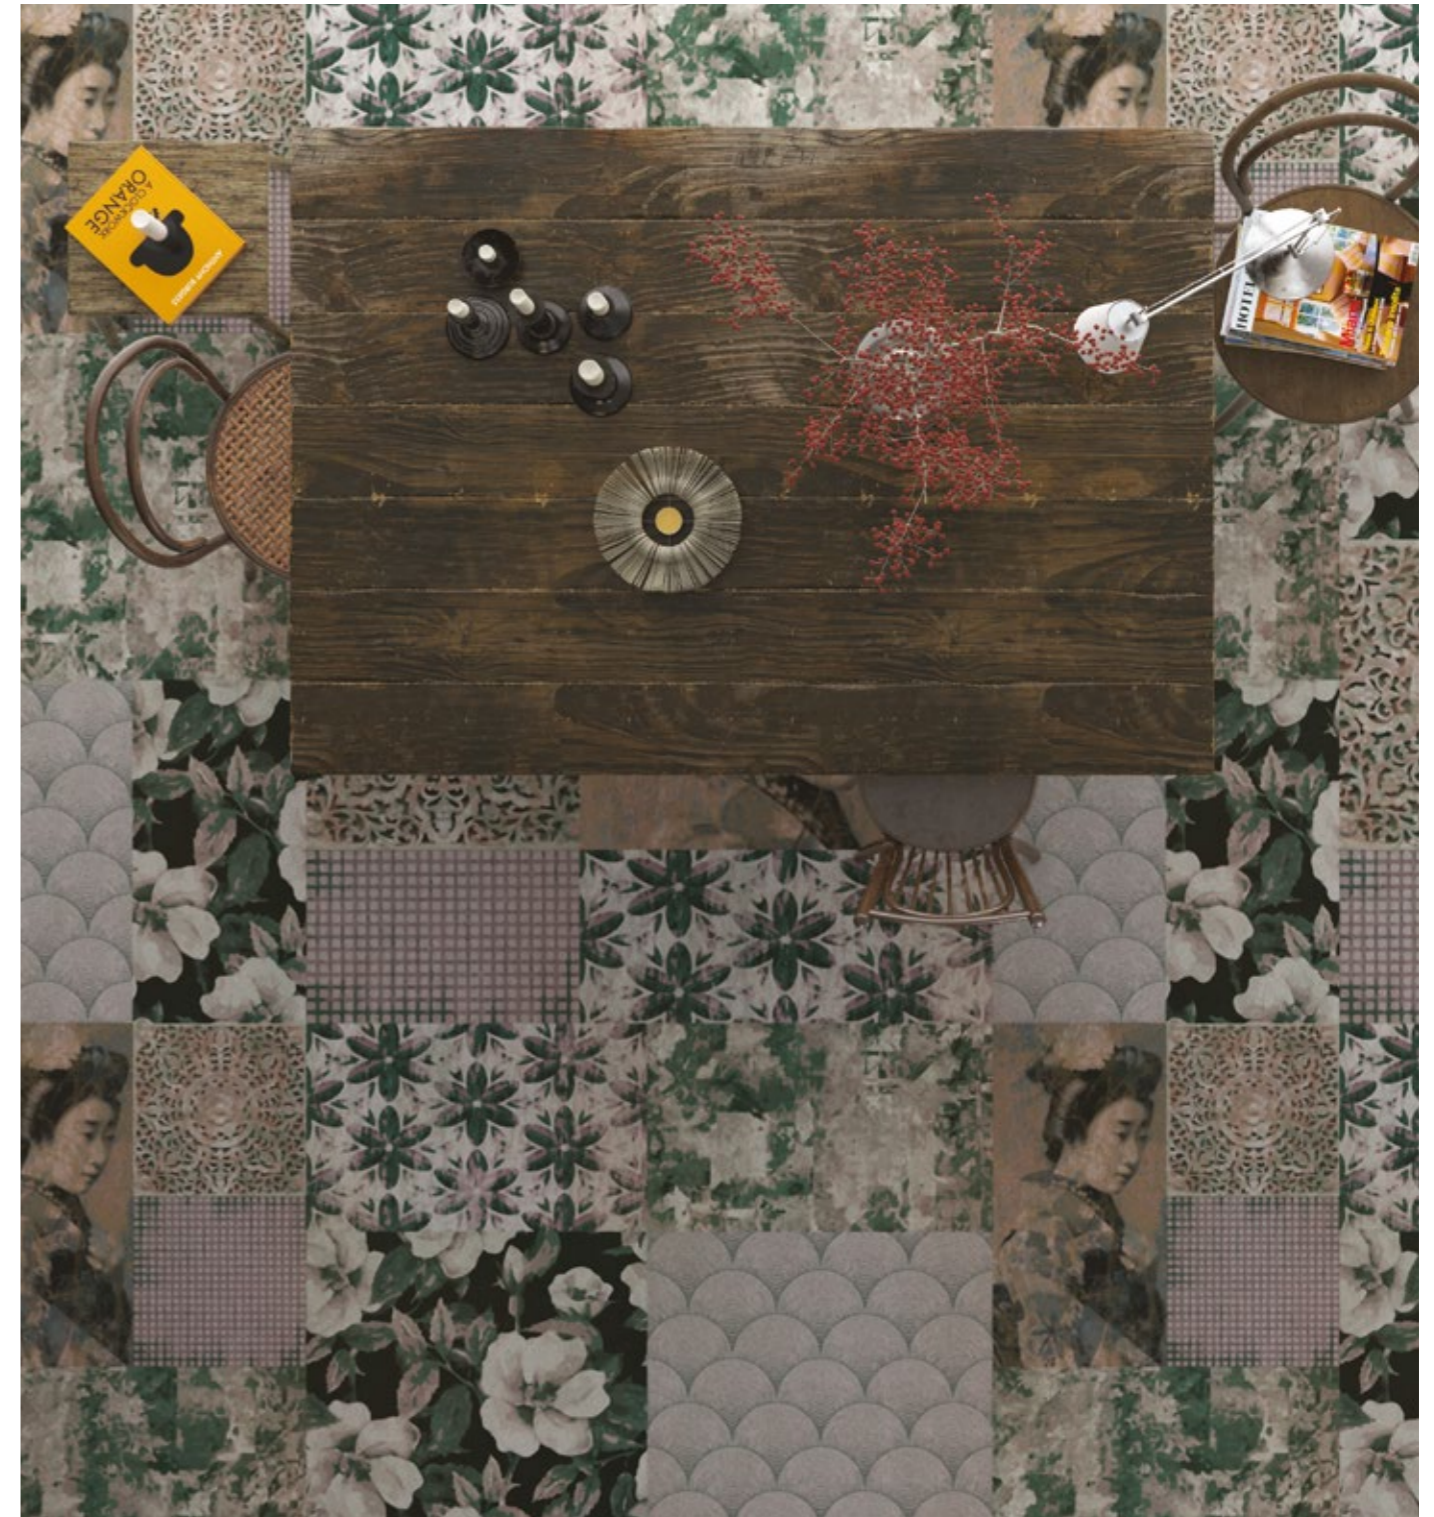

TM3.06.1 350 φ | 300x200 | 400x300 cm

TM3.06.2 350 φ | 300x200 | 400x300 cm

TM3.06.3 350 φ | 300x200 | 400x300 cm

AVAILABLE AS BROADLOOM 

TM3.06

TIMEWORN MARKETS

TM3.07

TIMEWORN MARKETS